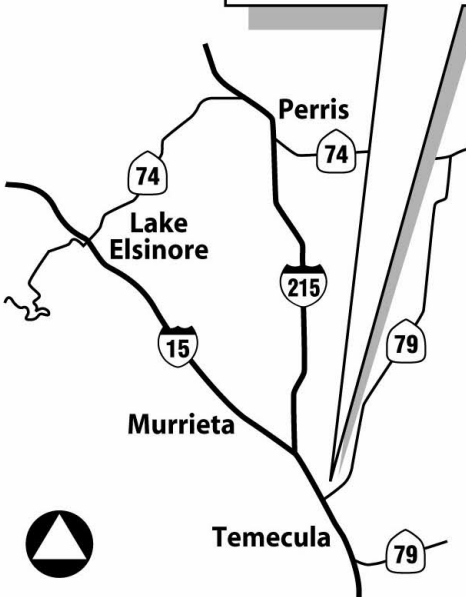

Temecula

40810 County Center Drive, Suite 100

Temecula, CA 92591-6022

Ph 951.676.8042 FX 951.676.7240

From North

Take I-15 South.
Exit Winchester Road (SR-79).
Turn left (east) on Winchester.
Turn left on Ynez Road.
Turn right on County Center Drive.

From South

Take I-15 North.
Exit Winchester Road (SR-79).
Turn right (east) on Winchester.
Turn left on Ynez Road.
Turn right on County Center Drive.