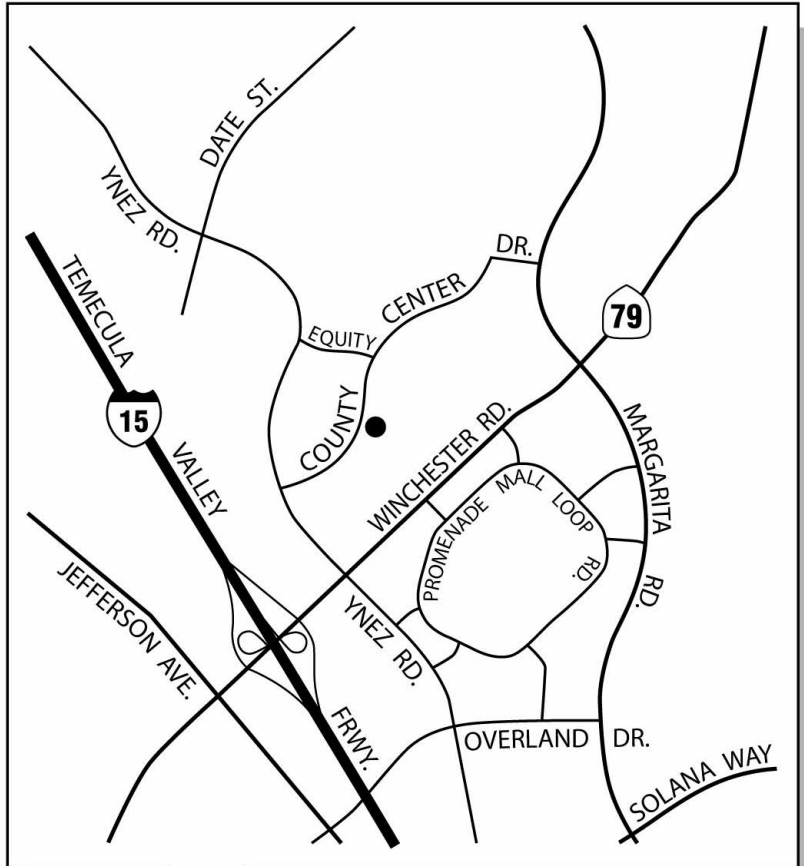

Temecula

40810 County Center Drive, Suite 100

Temecula, CA 92591-6022

Ph 951.676.8042 FX 951.676.7240

From North

Take I-15 South.
Exit Winchester Road (SR-79).
Turn left (east) on Winchester.
Turn left on Ynez Road.
Turn right on County Center Drive.

From South

Take I-15 North.
Exit Winchester Road (SR-79).
Turn right (east) on Winchester.
Turn left on Ynez Road.
Turn right on County Center Drive.