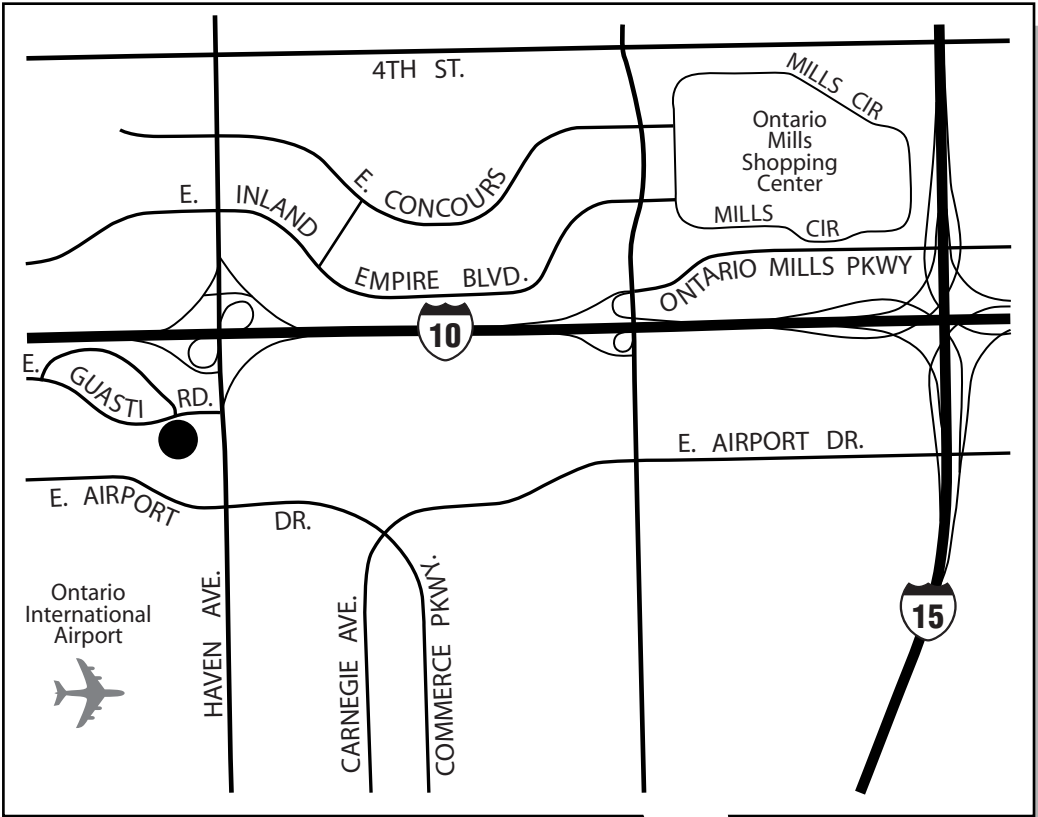

Ontario

3300 East Guasti Road, Suite 100

Ontario, CA 91761

Ph 909.974.4900 FX 909.974.4004

Exit the I-10 Freeway at Haven.
Head south on Haven.
Turn right on East Guasti Road.
Building is on the left.