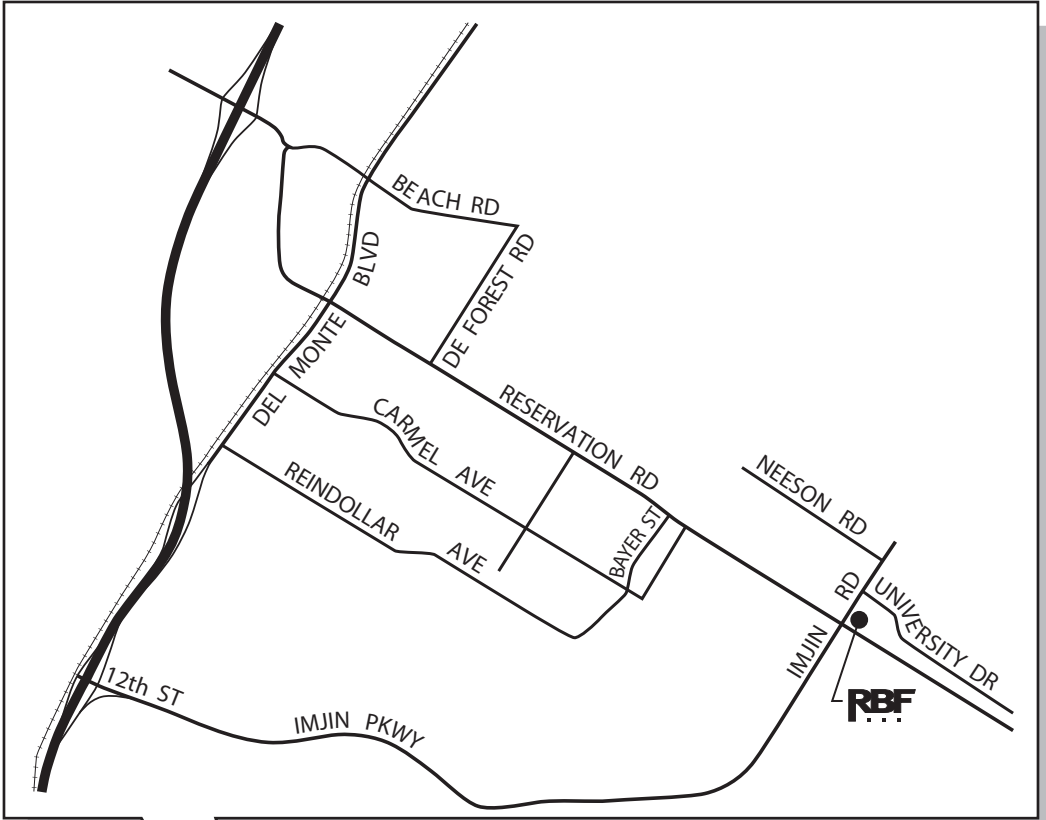

# Monterey Bay

3180 Imjin Road, Suite 110

Marina, CA 93933-5113

Ph 831.883.8187 FX 831.883.9967

From the North:

Exit Route 1 at Reservation Road (G17) heading east. Turn left on Imjin Road. The RBF office is located in the UCMBEST building on the right.

From the South:

Exit Route 1 at the 12th Street exit and proceed east. 12th Street becomes Imjin Parkway. Imjin Parkway curves to the northeast at Reservation Road, proceed straight across. The RBF Office is located in the UCMBEST building on the right.