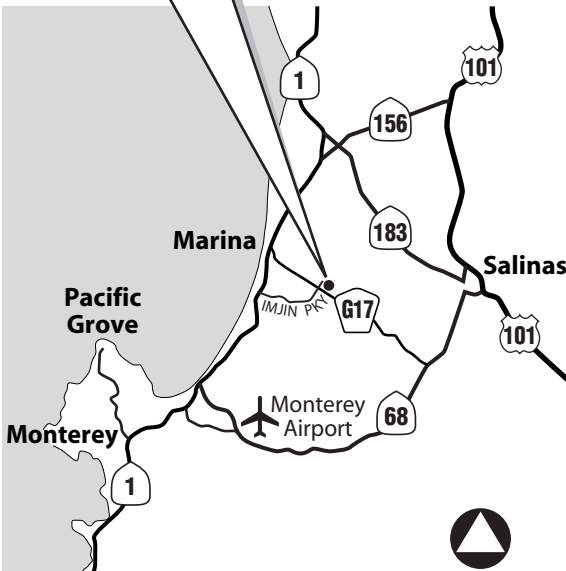

# Monterey Bay

3180 Imjin Road, Suite 110

Marina, CA 93933-5113

Ph 831.883.8187 FX 831.883.9967

From the North:

Exit Route 1 at Reservation Road (G17) heading east. Turn left on Imjin Road. The RBF office is located in the UCMBEST building on the right.

From the South:

Exit Route 1 at the 12th Street exit and proceed east. 12th Street becomes Imjin Parkway. Imjin Parkway curves to the northeast at Reservation Road, proceed straight across. The RBF Office is located in the UCMBEST building on the right.