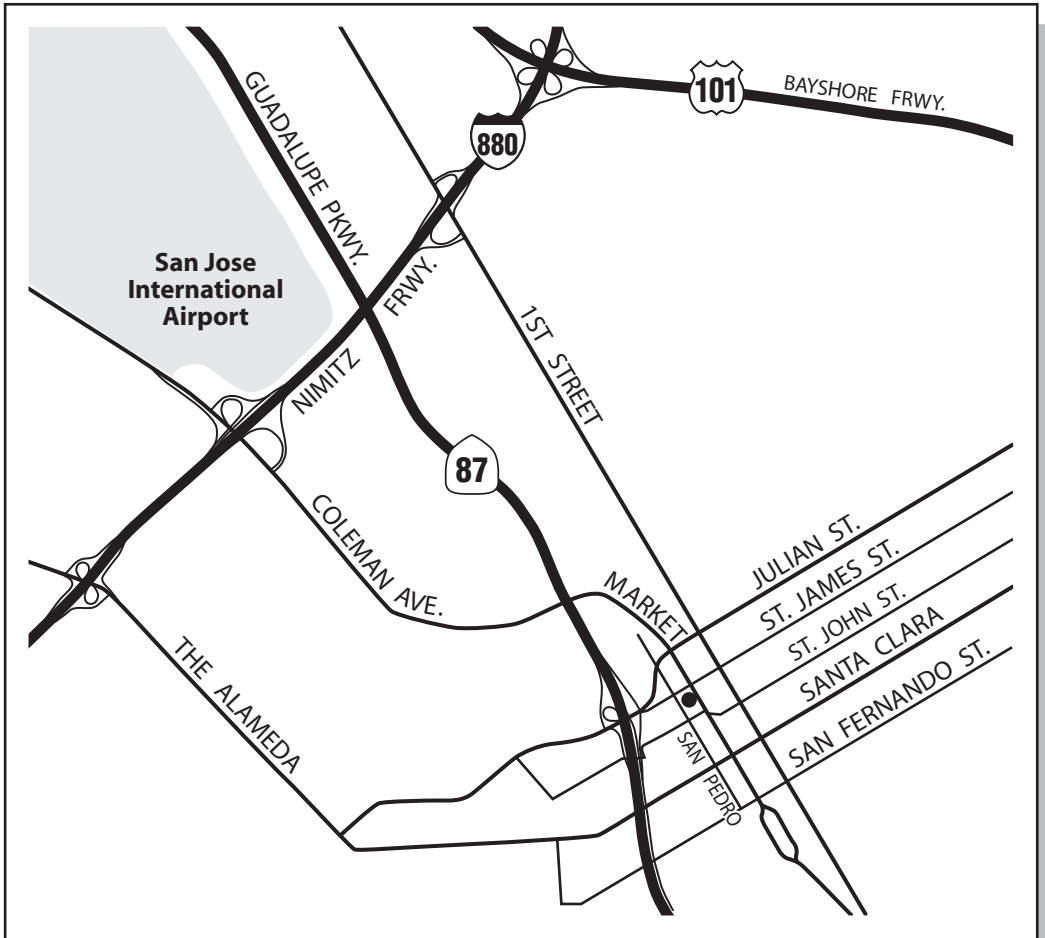

San Jose

111 N. Market Street, Suite 440

San Jose, CA 95113

Ph 408.993.9224 FX 408.993.1600

From Southbound I-280 or Southbound I-680:

Merge onto Northbound Highway 87 and take the Julian Street exit. Turn right onto Julian Street (becomes St. James Street). Turn right on San Pedro Street.

From Southbound I-880 or Northbound Highway 17:

Take the Coleman Avenue/San Jose Airport exit. Turn left onto Coleman Avenue (becomes Market Street). Turn right onto St. John Street. Turn right onto San Pedro Street.

From Southbound Highway 101 or San Jose Airport:

Merge onto Southbound Highway 87 and take the Julian Street exit. Turn left onto Julian Street (becomes St. James Street). Turn right onto San Pedro Street.

From Northbound Highway 101:

Merge onto Northbound Highway 85. Merge onto Northbound Highway 87 and take the Julian Street exit. Turn right onto Julian Street (becomes St. James Street). Turn right on San Pedro Street.