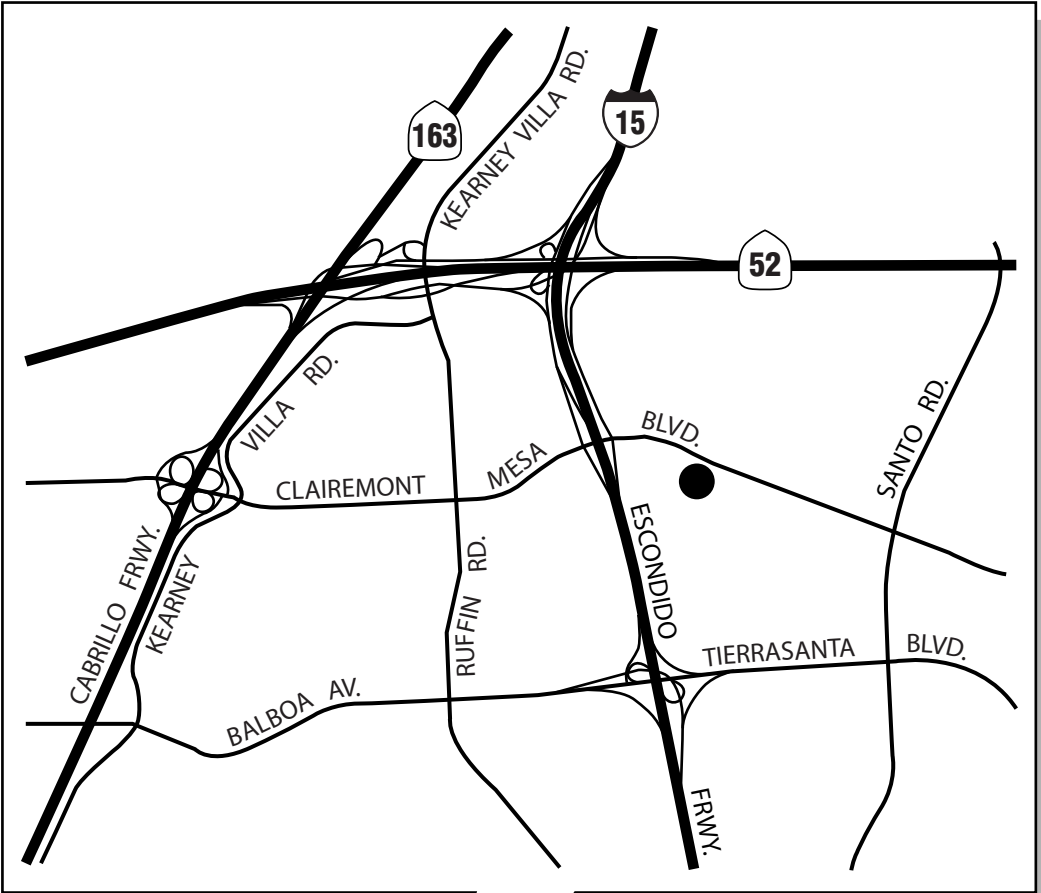

# San Diego

9755 Clairemont Mesa Boulevard, Suite 100

San Diego, CA 92124-1324

Ph 858.614.5000 FX 858.614.5001

Take 5 south to 805 south to 52 east to 15 south. Exit at Clairemont Mesa Boulevard. Turn left at light, then one block and turn right into driveway.