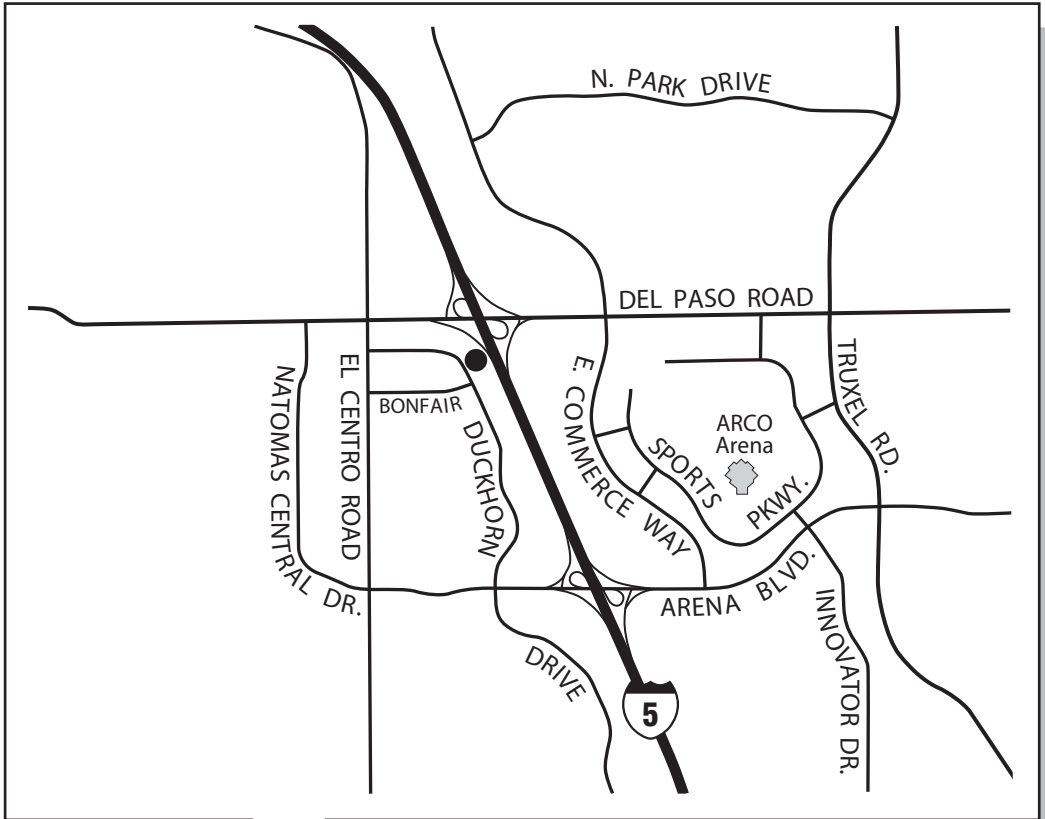

Sacramento

4540 Duckhorn Dr., Suite 202

Sacramento, CA 95834

Ph 916.928.1113 FX 916.928.1117

From the 5 Freeway Northbound:
Exit at Del Paso Road heading west (left turn off of ramp).
Turn left on El Centro Road, then left on to Duckhorn Drive.
The RBF office is on the left.

From the 5 Freeway Southbound:
Exit at Del Paso Road heading west (right turn off of ramp).
Turn left on El Centro Road, then left on to Duckhorn Drive.
The RBF office is on the left.