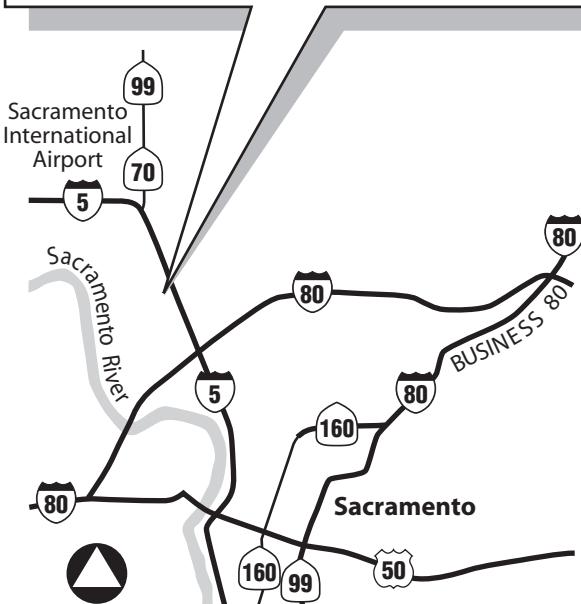

Sacramento

4540 Duckhorn Dr., Suite 202

Sacramento, CA 95834

Ph 916.928.1113 FX 916.928.1117

From the 5 Freeway Northbound:
Exit at Del Paso Road heading west (left turn off of ramp).
Turn left on El Centro Road, then left on to Duckhorn Drive.
The RBF office is on the left.

From the 5 Freeway Southbound:
Exit at Del Paso Road heading west (right turn off of ramp).
Turn left on El Centro Road, then left on to Duckhorn Drive.
The RBF office is on the left.