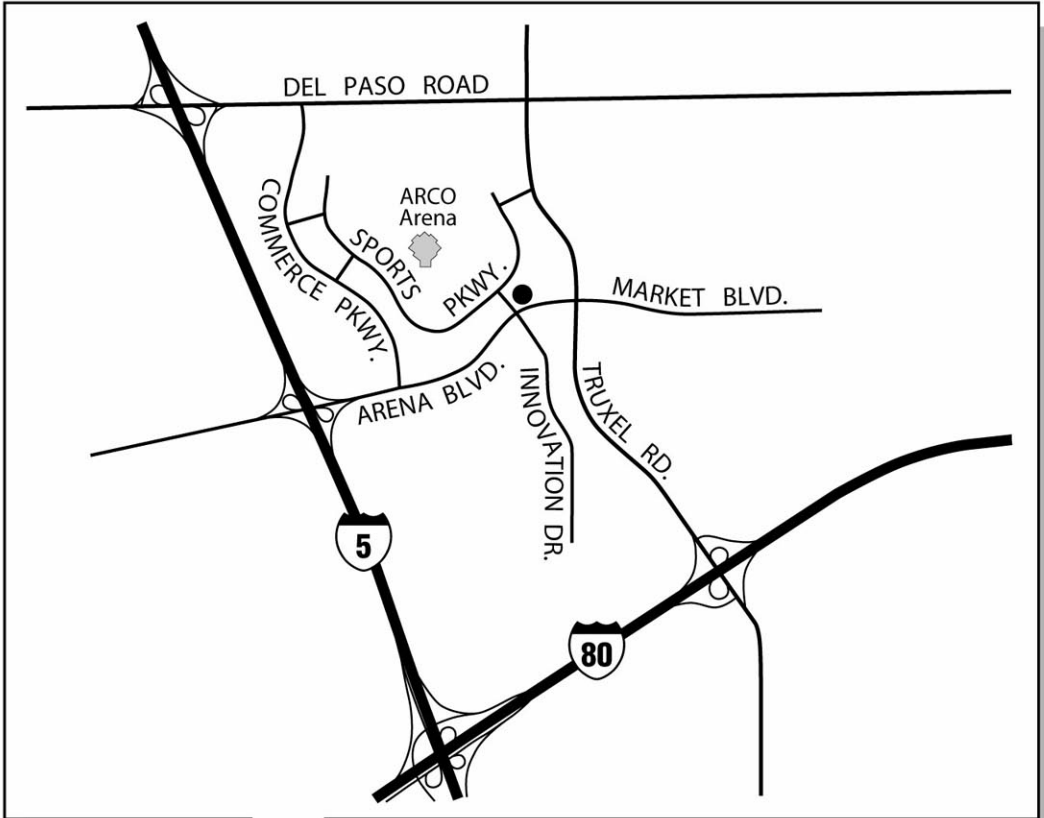

Sacramento

2101 Arena Blvd., Suite 250

Sacramento, CA 95834-2303

Ph 916.928.1113 FX 916.928.1117

North Highlands

From the 5 Freeway:
Exit at Arena Boulevard heading east. The RBF office is on the left.

From the 80 Freeway:
Exit at Truxel Road heading north. Turn left on Arena Boulevard. The RBF office is on the right.