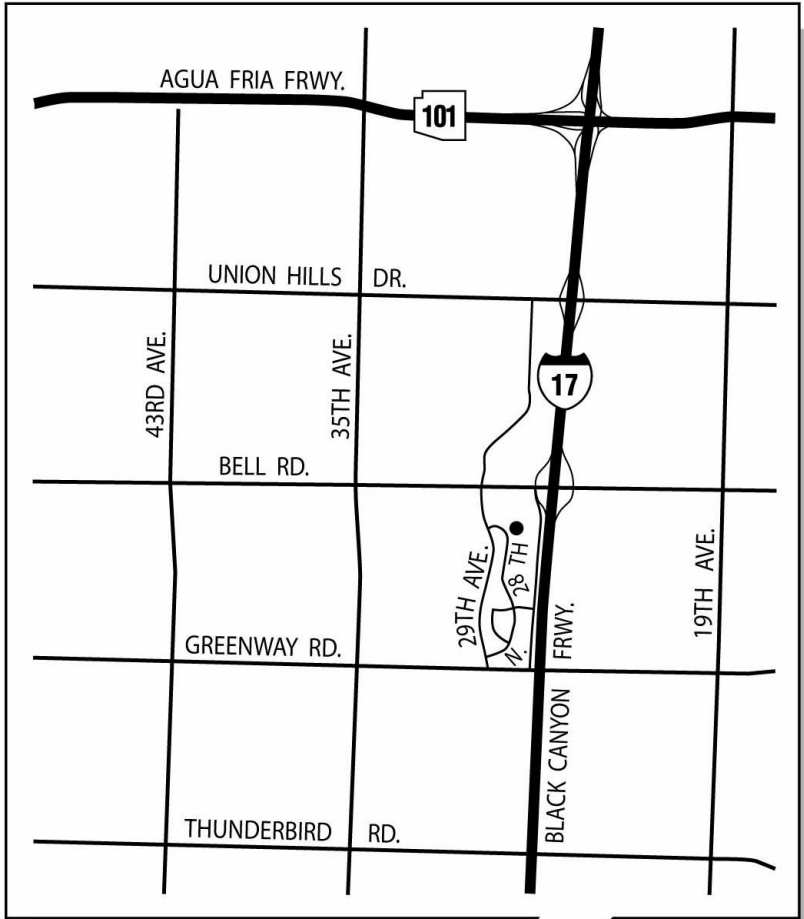

# Phoenix

16605 North 28th Avenue, Suite 100  
Phoenix, AZ 85053-7550  
Ph 602.467.2200 FX 602.467.2201

From Airport:

I-10 west to I-17 north towards Flagstaff. Travel approximately 19 miles to Greenway Road, exit and turn left (west). Turn right at 29th Avenue (first light). Turn right at next intersection on 28th Avenue. Follow loop road around to 16605 N. 28th Ave. (on right hand side of street). Look for the RBF sign.