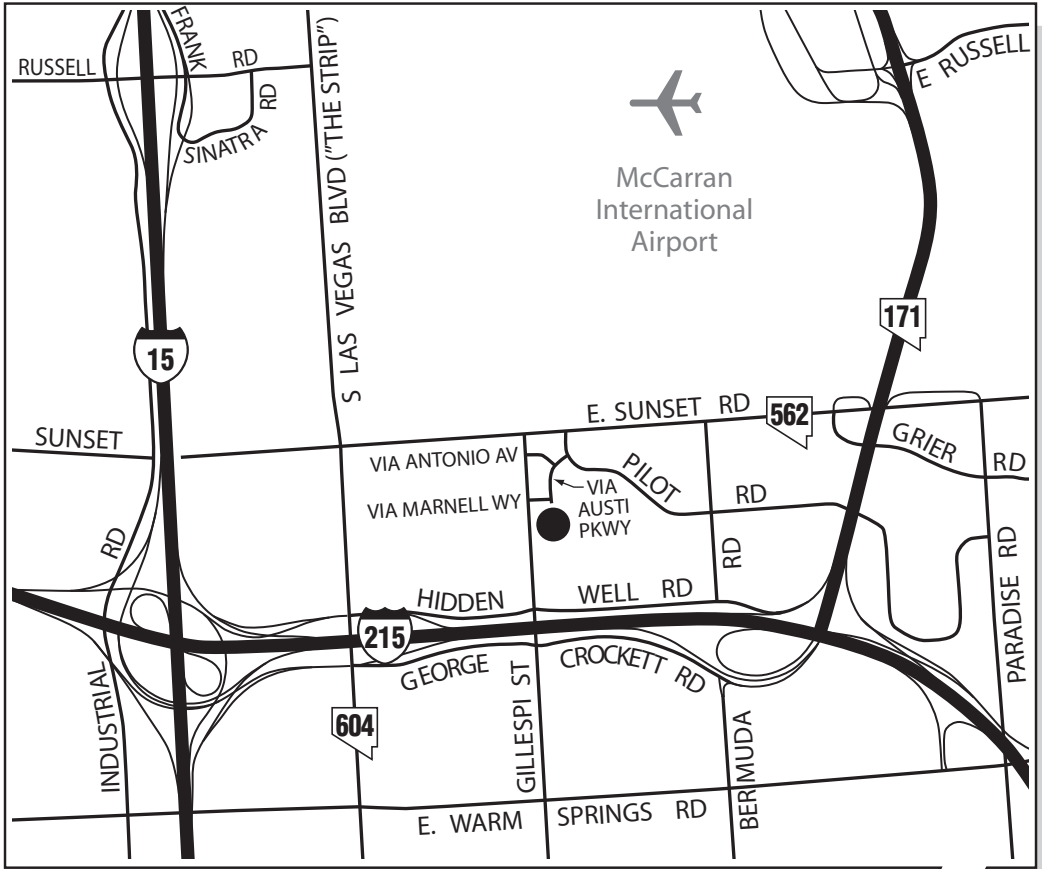

Las Vegas

6725 Via Austi Parkway, Suite 350

Las Vegas, NV 89119

Ph 702.364.0180 FX 702.364.0189

From I-215 E:

- Take exit 11-12B for Las Vegas Blvd
- Merge onto George Crockett Rd
- Turn left at Gillespie St
- Turn right at Via Marnell Way
- Turn right at Via Austi Pkwy

From I-215 W:

- Take exit 11 toward Las Vegas Blvd
- Merge onto Hidden Well Rd/E Maule Ave
- Turn right at Las Vegas Blvd S
- Take the 1st right onto E Sunset Rd
- Take the 2nd right onto Pilot Rd
- Take the 1st right onto Via Austi Pkwy

From I-15 N and S:

- Take exit 34 for I-215 E toward Henderson
- Follow signs for Las Vegas Blvd/Rental Car Return and merge onto George Crockett Rd
- Turn left at Gillespie St
- Turn right at Via Marnell Way
- Turn right at Via Austi Pkwy