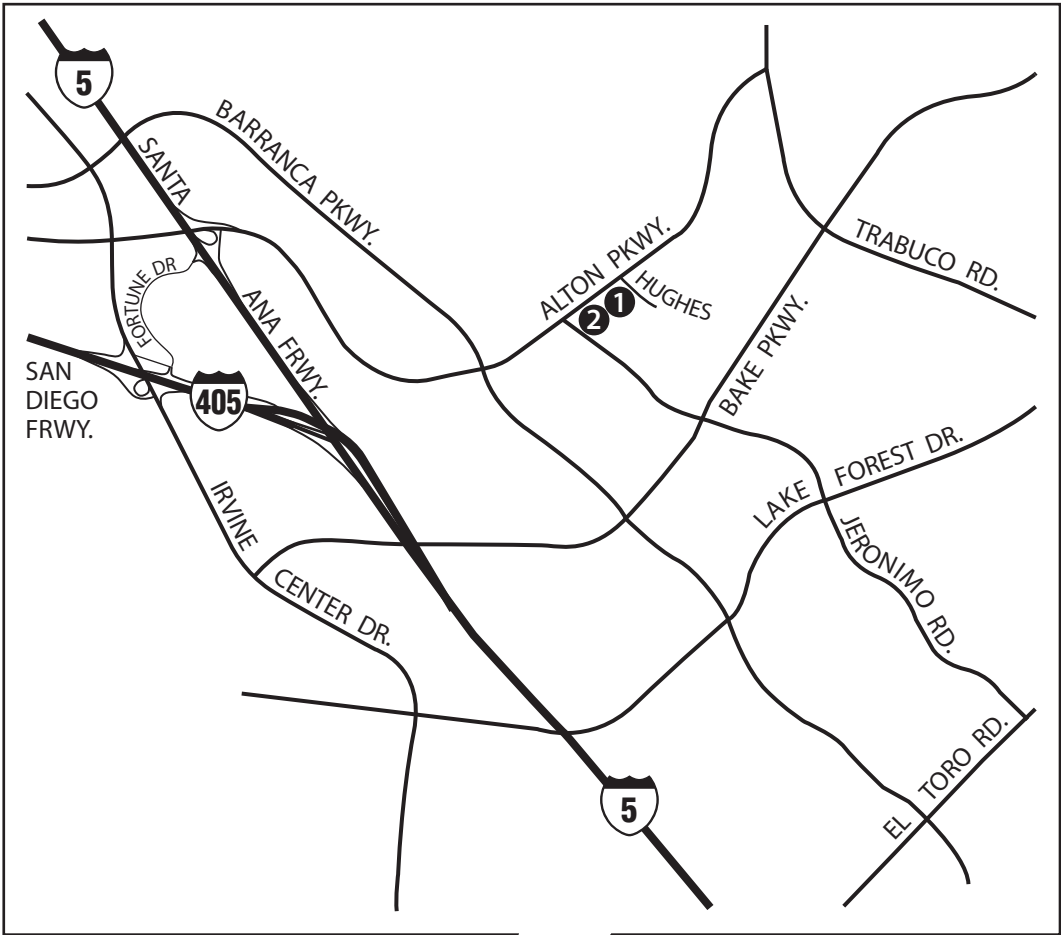

Irvine

1 14725 Alton Parkway
Irvine, CA 92618-2027
Ph 949.472.3505 FX 949.472.8373

2 9401 Jeronimo Road
Irvine, CA 92618-2027
(do not mail to this address)

From the 405 Freeway:
Exit at Irvine Center Drive heading north. Turn right onto Alton Parkway. The RBF Corporate office is on the right. Turn right onto Hughes, first driveway on right.

From the 5 Freeway:
Exit at Alton Parkway heading east. Turn right onto Hughes, first driveway on right.