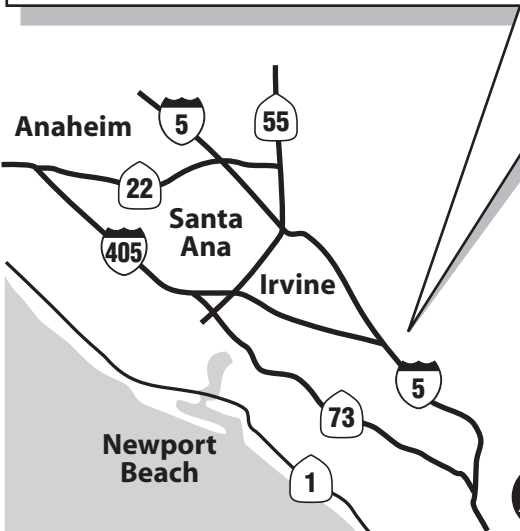

Irvine

1 14725 Alton Parkway
Irvine, CA 92618-2027
Ph 949.472.3505 FX 949.472.8373

2 9401 Jeronimo Road
Irvine, CA 92618-2027
(do not mail to this address)

From the 405 Freeway:
Exit at Irvine Center Drive heading north. Turn right onto Alton Parkway. The RBF Corporate office is on the right. Turn right onto Hughes, first driveway on right.

From the 5 Freeway:
Exit at Alton Parkway heading east. Turn right onto Hughes, first driveway on right.