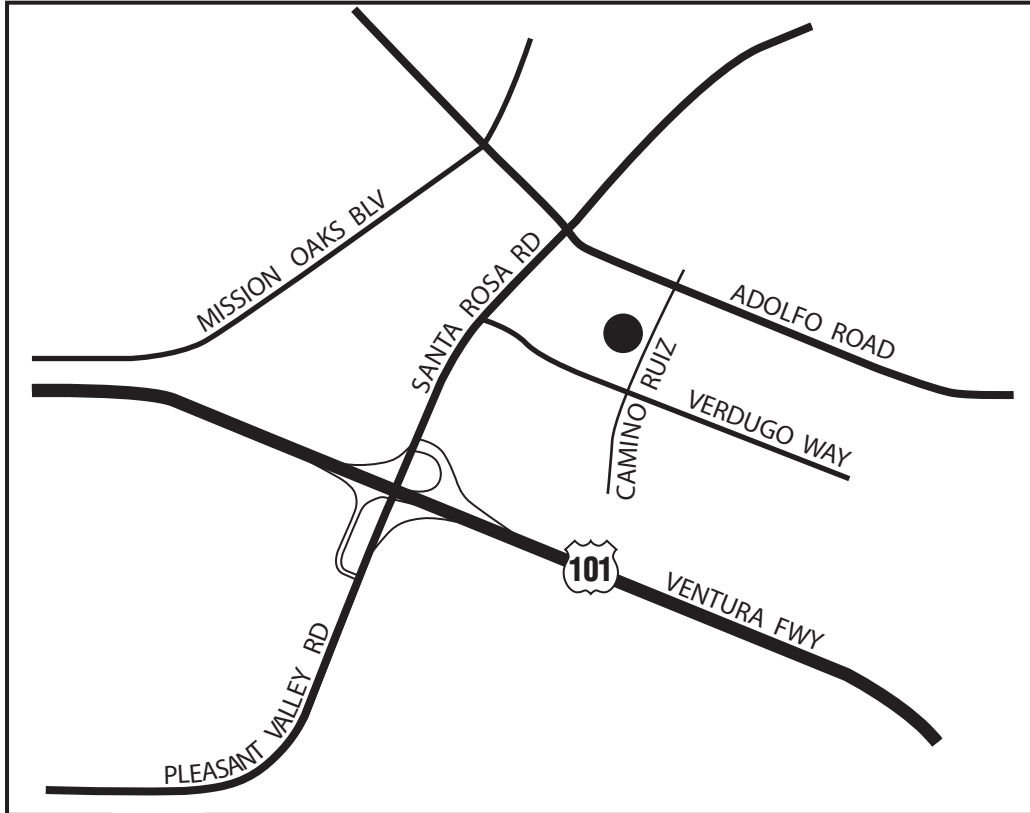

## Camarillo

5051 Verdugo Way, Suite 300

Camarillo, CA 93012

Ph 805.383.3373 FX 805.383.3371

Take the 405 Freeway north to the 101 Freeway (to Ventura). Exit at Pleasant Valley / Santa Rosa Road. Turn right onto Santa Rosa Road. Turn right onto Verdugo Way. Turn left onto Camino Ruiz. Building is on the left.