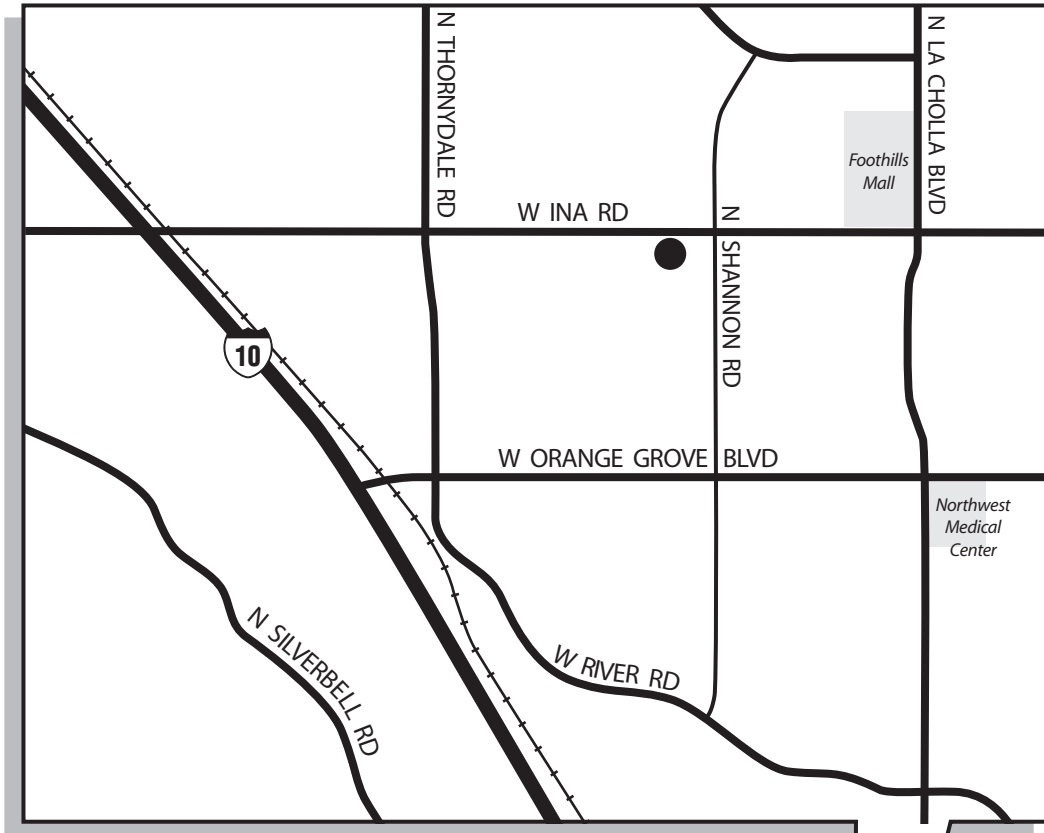

Tucson

3011 W. Ina Road, Suite 115
Tucson, AZ 85741-2107
PH 520.797.3235 FX 520.797.3236

From Phoenix Sky Harbor Int'l Airport:

Take AZ-143 south to I-10 east.
Go 95 miles, exit I-10 at West Ina Road (Exit 248) and turn left (east).
Go 2 miles - Office is on the right.

From Tucson Int'l Airport:

Go north on S. Tucson Blvd. (S. Tucson Blvd. becomes E. Benson Hwy/I-10 Blvd.)
Turn right onto S. Park Ave. and merge onto I-10 West (towards Phoenix). Go 11 miles, exit at West Ina Road and turn right (east).
Go 2 miles - Office is on the right.