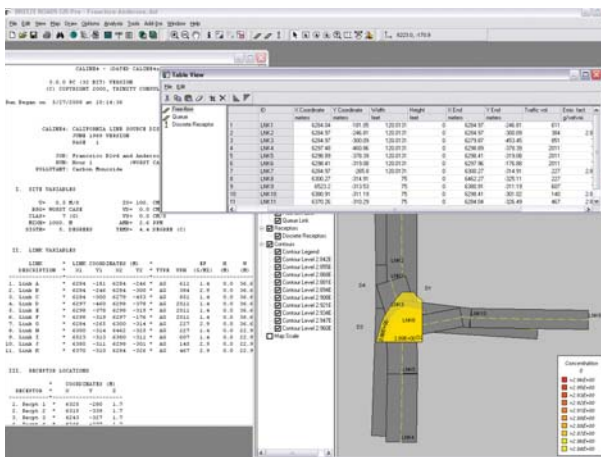

100%
From well-managed forests