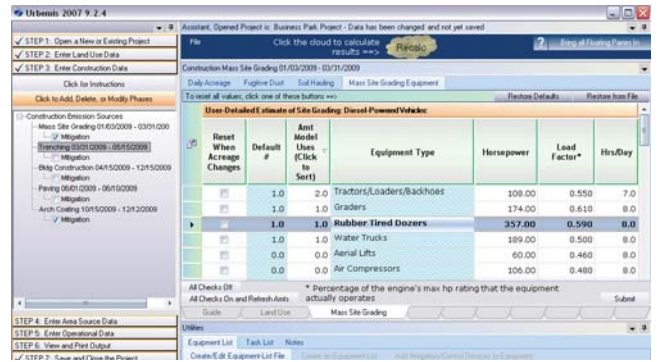

RELATED SERVICES

- Residential
- Mixed Use
- Industrial
- Transportation
- Institutional
- Recreational Facilities
- Infrastructure
- General Plans
- Energy Facilities
- Water/Wastewater Facilities
- Environmental Documentation (CEQA / NEPA)

PLANNING ■ DESIGN ■ CONSTRUCTION

800.479.3808

WWW.RBF.COM